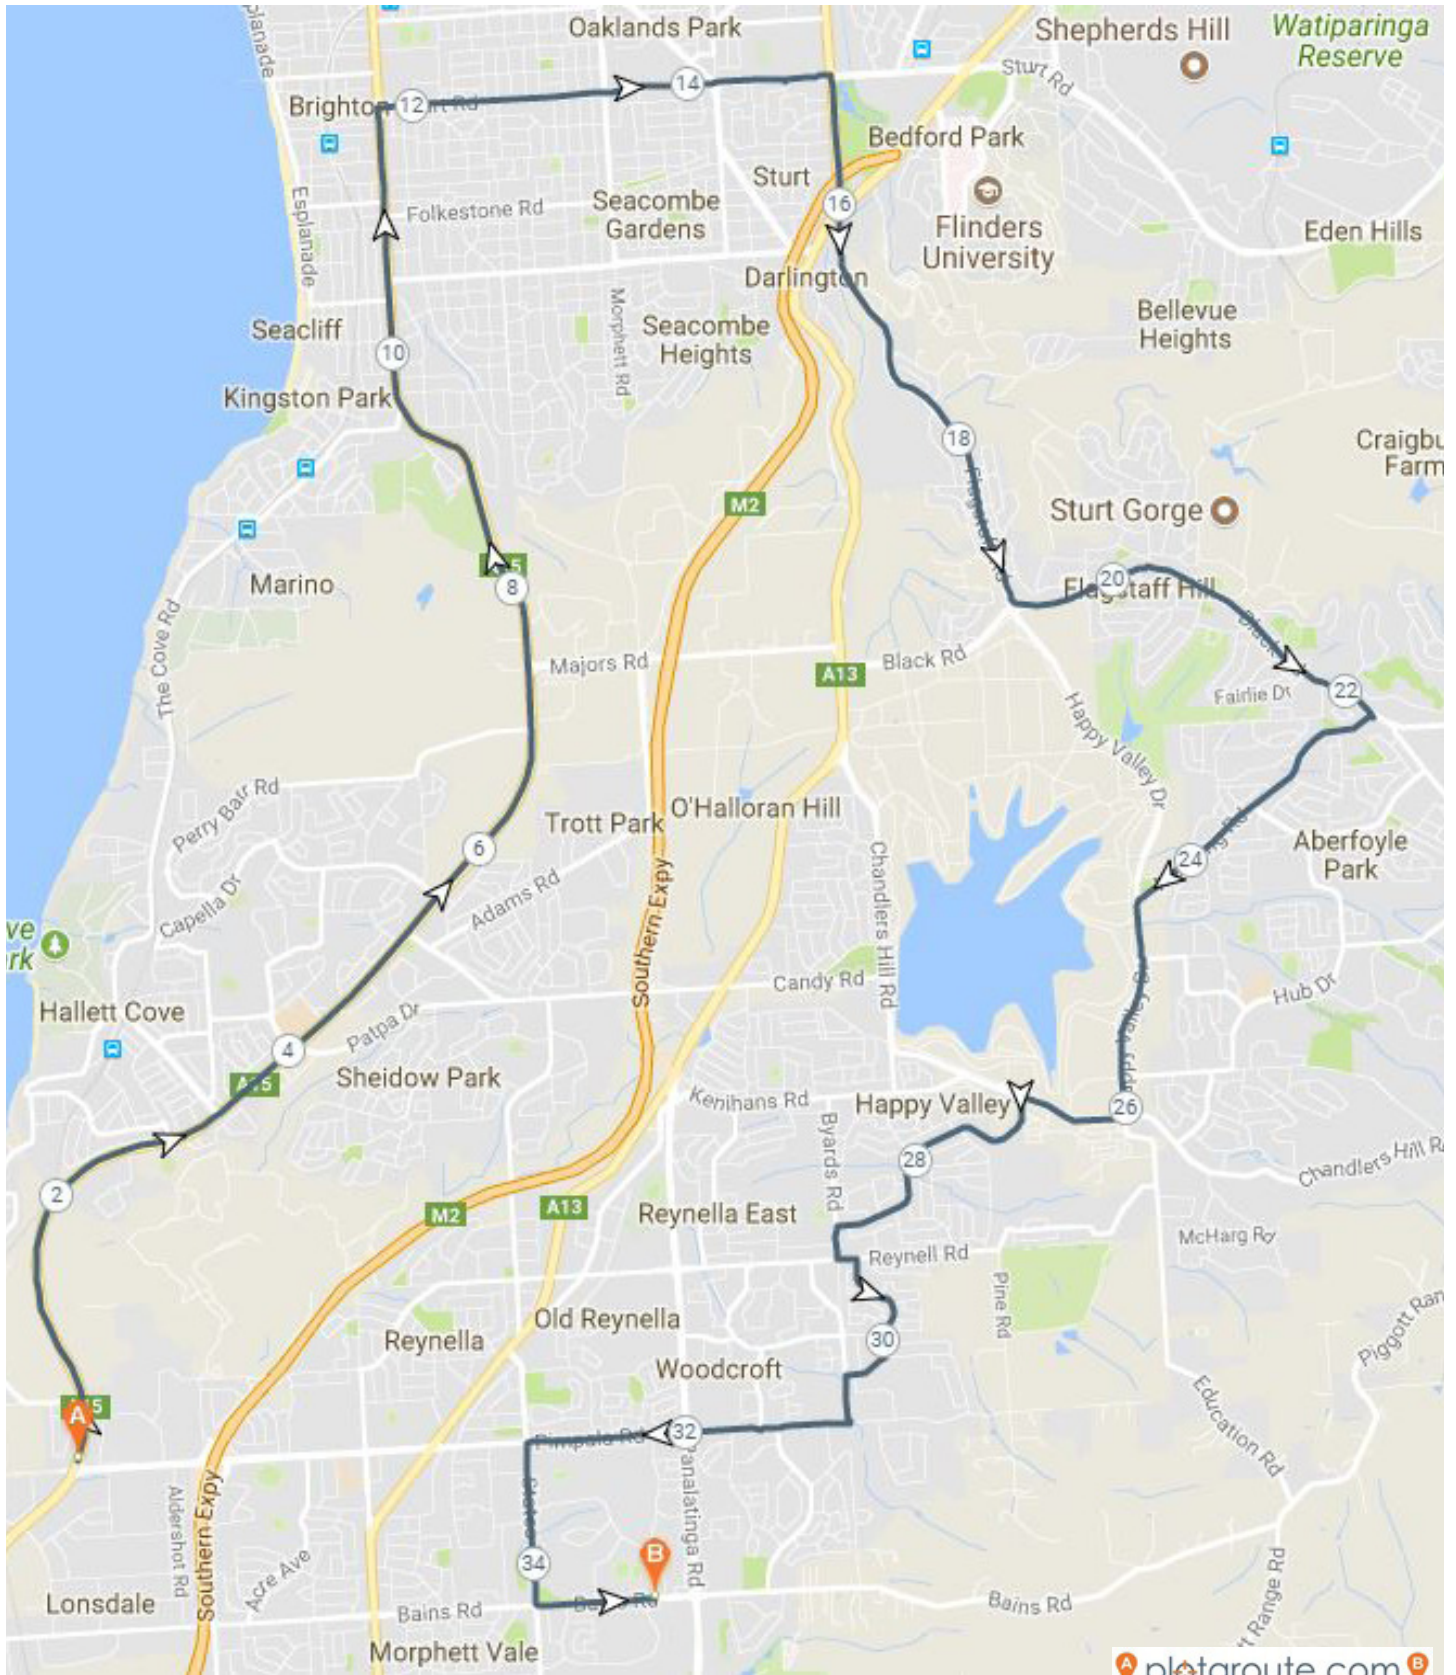

# SEACLIFF Bus Route Map

*With afternoon variation*

AM Route

plotaroute.com

## Morning Route Description

KM Marker	Route Comment	Approx Time
<b>Depart A</b>	Start at intersection of Lonsdale Hwy and Sherriffs Rd	7:30 am
0-10	Travels along Lonsdale Hwy then onto Brighton Rd	7:40 am
10-14	Travels along Brighton Rd	7:45 am
14-18	Travels along Brighton Rd then right onto Sturt Rd then Marion Rd	7:55 am
18-20	Travels along Marion Rd then onto Flagstaff Hill Rd	8:00 am
20-22	Travels along Flagstaff Hill Rd then left onto Black Rd	8:05 am
22-26	Travels along Black Rd then right onto Manning Rd	8:12 am
26-28	Travels along Manning Rd then left onto Happy Valley Drv	8:15 am
28-30	Travels along Happy Valley Drv then right onto Chandlers Hill Rd	8:18 am
30-32	Travels along Chandlers Hill Rd then Left onto Glenloth Dr	8:20 am
32-34	Travels along Glenloth Drv then left onto Regency Rd	8:22 am
34-35	Travels Byards Rd, Pegasus Dr, Equestrian Dr, Sir James Hardy Way	8:25 am
35-36	Travels along Pimpala Rd then left onto States Rd	8:28 am
36-38	Travels along Stated Rd then left onto Bains Rd	8:30 am
<b>Arrive B</b>	Arrive at Woodcroft College	8:35 am

## Afternoon Route Variation

Leaving the College at **3:30 sharp** the route is via Bains Road, then left onto Investigator Drive then right onto Pimpala Road.

The route is then the reverse of the AM run.

To view an interactive version of this bus route, visit: <https://www.plotaroute.com/route/19066>.

For further information, visit: [www.woodcroft.sa.edu.au](http://www.woodcroft.sa.edu.au).